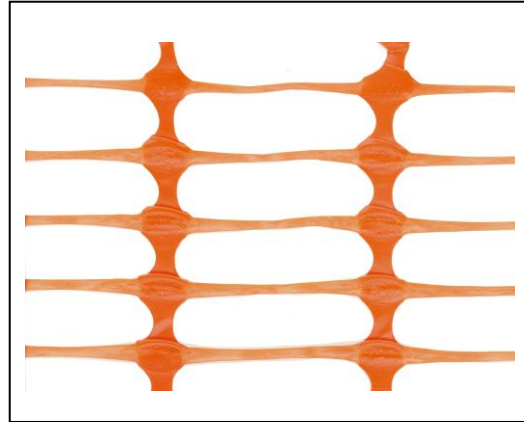

## Lightweight Safety Fence

### AVAILABLE ROLL DIMENSIONS AND WEIGHT

ENGLISH		METRIC	
Dimensions	Weight	Dimensions	Weight
4' x 100'	8.0 lb	1.22m x 30.50m	3.63 kg